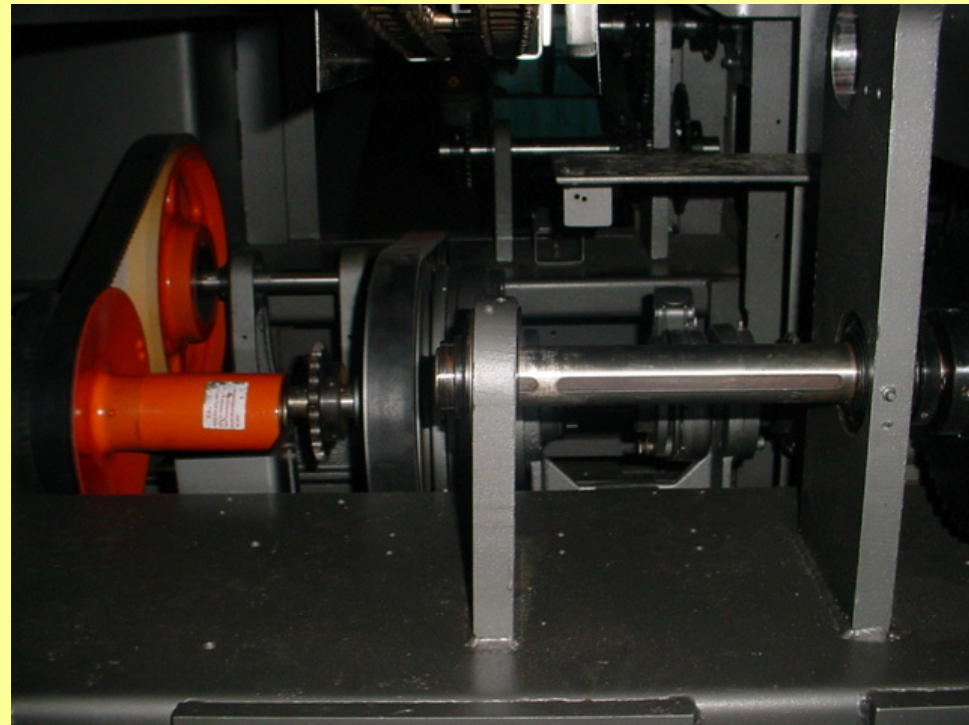

More CMC 200...

Before

After

Just send us a picture of the machine you want to rebuild and a sample of your packaging and we will do the rest.

PACKMACK II

179-181 Watson Avenue
West Orange, New Jersey 07052

Phone: 973-325-2418

Fax: 973-325-6937

E-mail: Packmach@aol.com