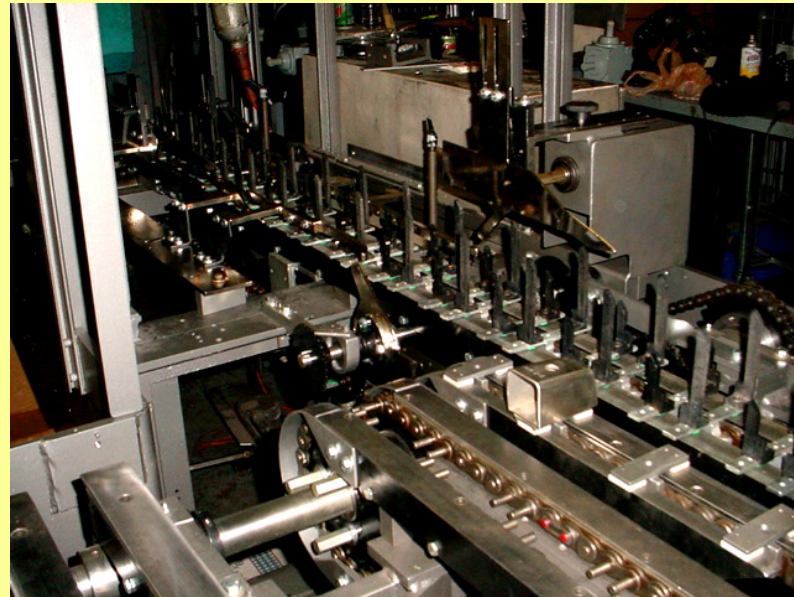

Jones CMC 200

Before

After rebuilding, with a Theile "Rotary Head"

CMC 200 upgraded to a
Nordson Pro Blue series hot melt glue unit

Before

After

More CMC 200...

Before