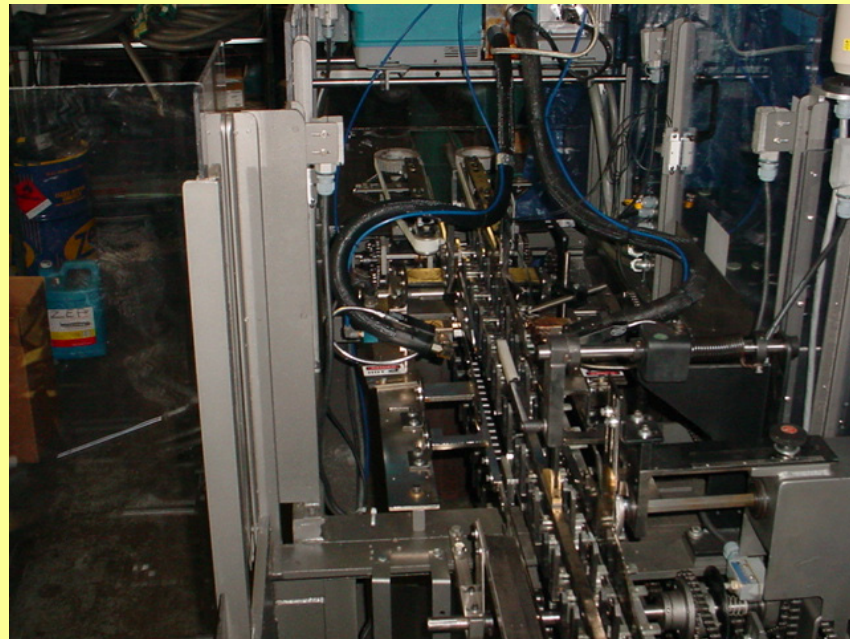

Jones CMC 200

Before

After rebuilding, with a Theile "Rotary Head"

CMC 200 upgraded to a
Nordson Pro Blue series hot melt glue unit

Before

After

More CMC 200...

Before