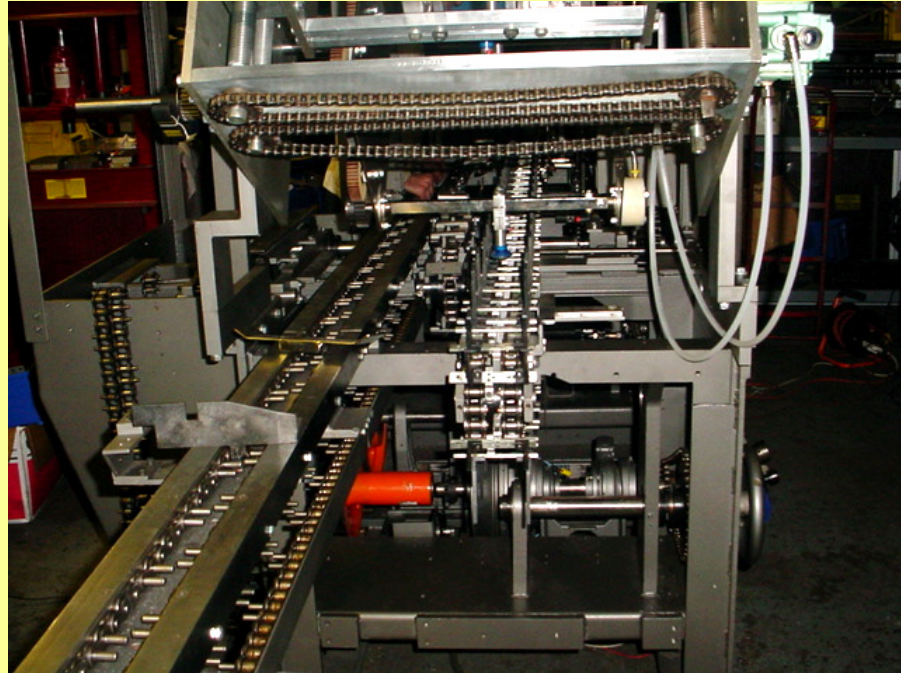

Jones CMC 200

Before

After rebuilding, with a Theile "Rotary Head"

CMC 200 upgraded to a
Nordson Pro Blue series hot melt glue unit

Before

After

More CMC 200...

Before