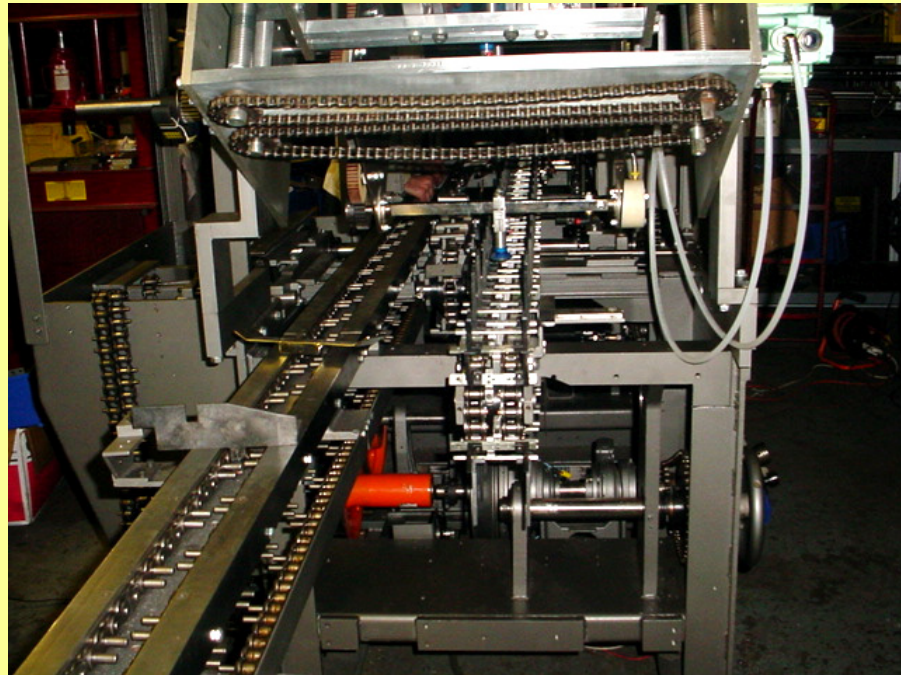

Jones CMC 200

Before

After rebuilding, with a Theile "Rotary Head"

CMC 200 upgraded to a
Nordson Pro Blue series hot melt glue unit

Before

After

More CMC 200...

Before