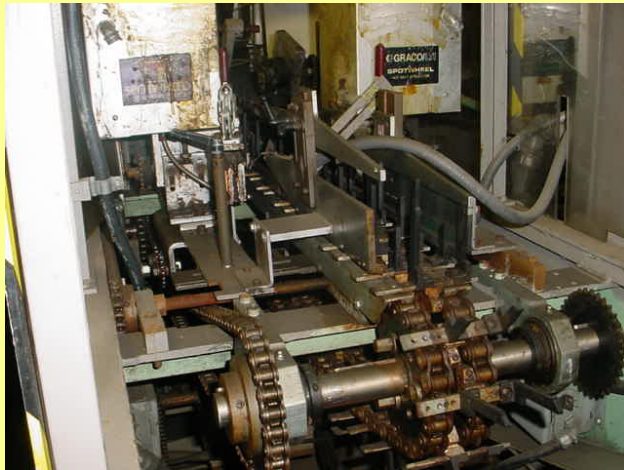

Jones CMC 200

Before

After rebuilding, with a Theile "Rotary Head"

CMC 200 upgraded to a
Nordson Pro Blue series hot melt glue unit

Before

After

More CMC 200...

Before